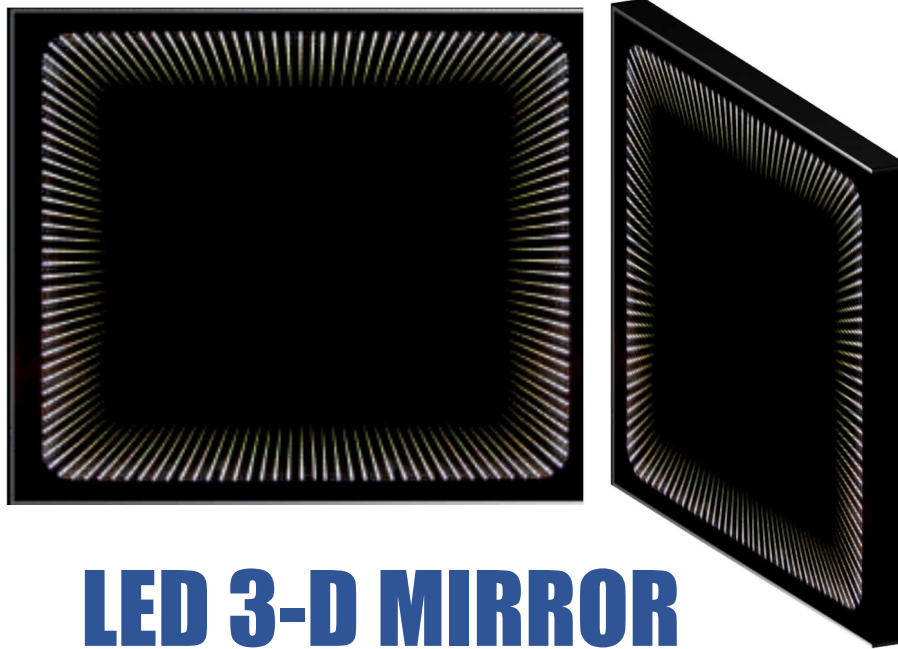

WENECJA

LED 3-D MIRROR

This decorative mirror uses a one-way mirror that is totally black when unlit. Upon lighting, the mirror is speckled with small LEDs creating an amazing illusion of depth.

SPECIFICATIONS & FEATURES:

- Surface mounted
- 120V Non dimming
- 30,000 hours life
- CRI: >80 (CRI: >90 available on request)
- ETL Listed
- Conforms to ADA guidelines
- IP20 Rated
- Custom sizes available; consult factory
- Optional motion sensor available

Model No.	Wattage	Lumens	Color Temp.	Dimensions
WENECJA-6579	12W	750	6000K	A=25.59" B=31.10" C=1.65"
WENECJA-4949	8W	495	6000K	A=19.29" B=19.29" C=1.65"

*dimensions are subject to +/- 1/8" tolerance