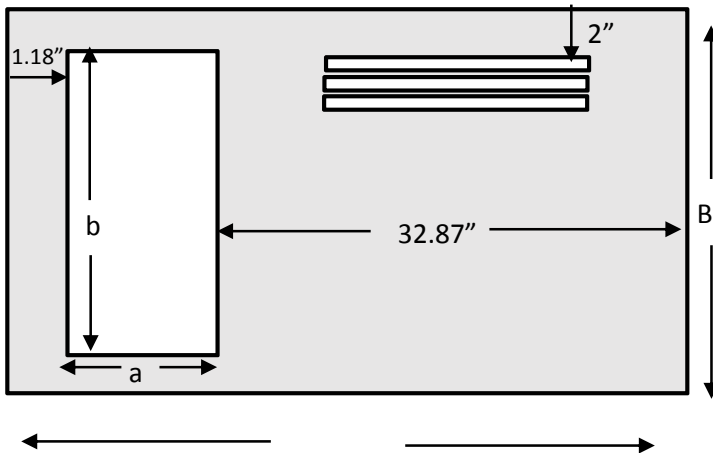

VENICE-12080

FRONT