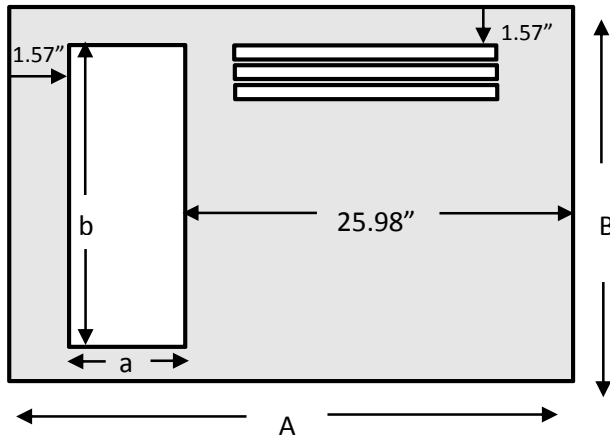

VENICE

Model No.	Wattage	Lumens	Color Temp.	Dimensions
VENICE-9060	9W	585	2600-2800K	A=35.43" B=23.60" C=1"
PICTURE DETAILS	13W	810	6000-6500K	a=7.87" b=20.47"
VENICE-12080	17W	1065	2600-2800K	A=47.24" B=31.49" C=1"
PICTURE DETAILS	13W	810	6000-6500K	a=10.83" b=29.13"

*dimensions are subject to +/- 1/8" tolerance

VENICE-9060

FRONT