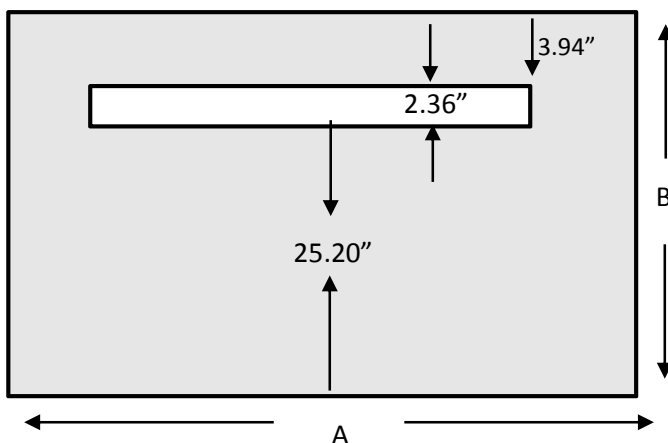

VARSOVIA-10080

FRONT