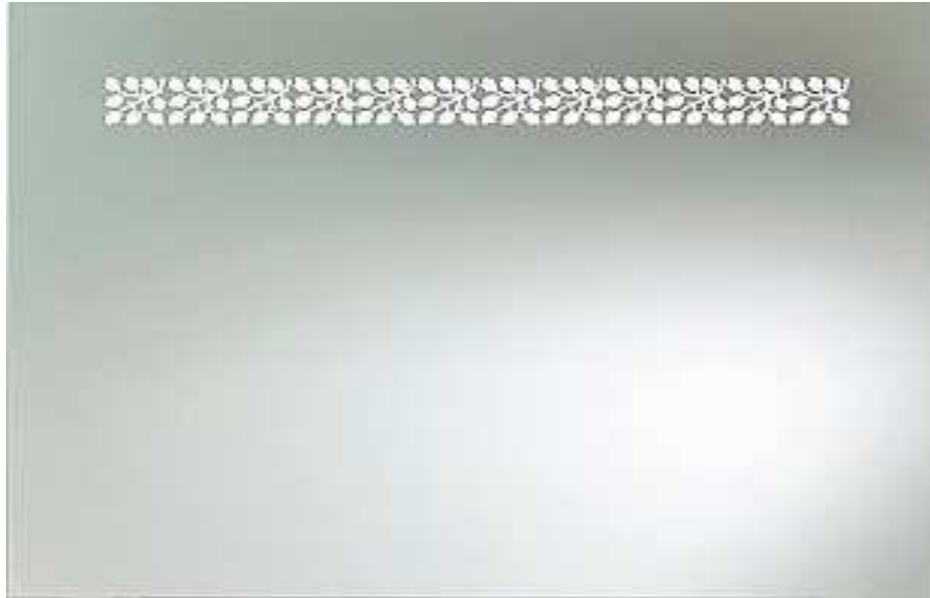

VARSOVIA

LED BACKLIT MIRROR

This rectangular mirror has decorative LED backlit bands of light at the top of the mirror.

SPECIFICATIONS & FEATURES:

- Surface mounted-can be mounted vertically or horizontally
- 120V Non dimming
- 30,000 hours life
- CRI: >80 (CRI: >90 available on request)
- ETL Listed
- Conforms to ADA guidelines
- IP55 Rated
- Custom sizes available; consult factory
- Optional motion &/or touch intensity sensor available

VARSOVIA

Model No.	Wattage	Lumens	Color Temp.	Dimensions
VARSOVIA-7080	28W	1770	2600-2800K	A=27.55" B=31.49" C=1.73"
VARSOVIA-10080	28W	1770	2600-2800K	A=39.37" B=31.49" C=1.73"

*dimensions are subject to +/- 1/8" tolerance