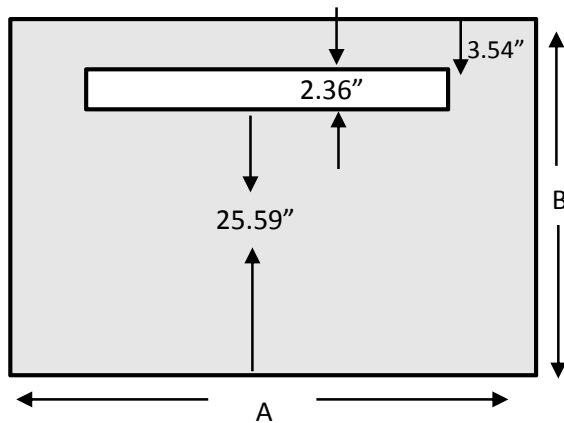

VARSOVIA

Model No.	Wattage	Lumens	Color Temp.	Dimensions
VARSOVIA-7080	28W	1770	2600-2800K	A=27.55" B=31.49" C=1.73"
VARSOVIA-10080	28W	1770	2600-2800K	A=39.37" B=31.49" C=1.73"

*dimensions are subject to +/- 1/8" tolerance

VARSOVIA-7080

FRONT