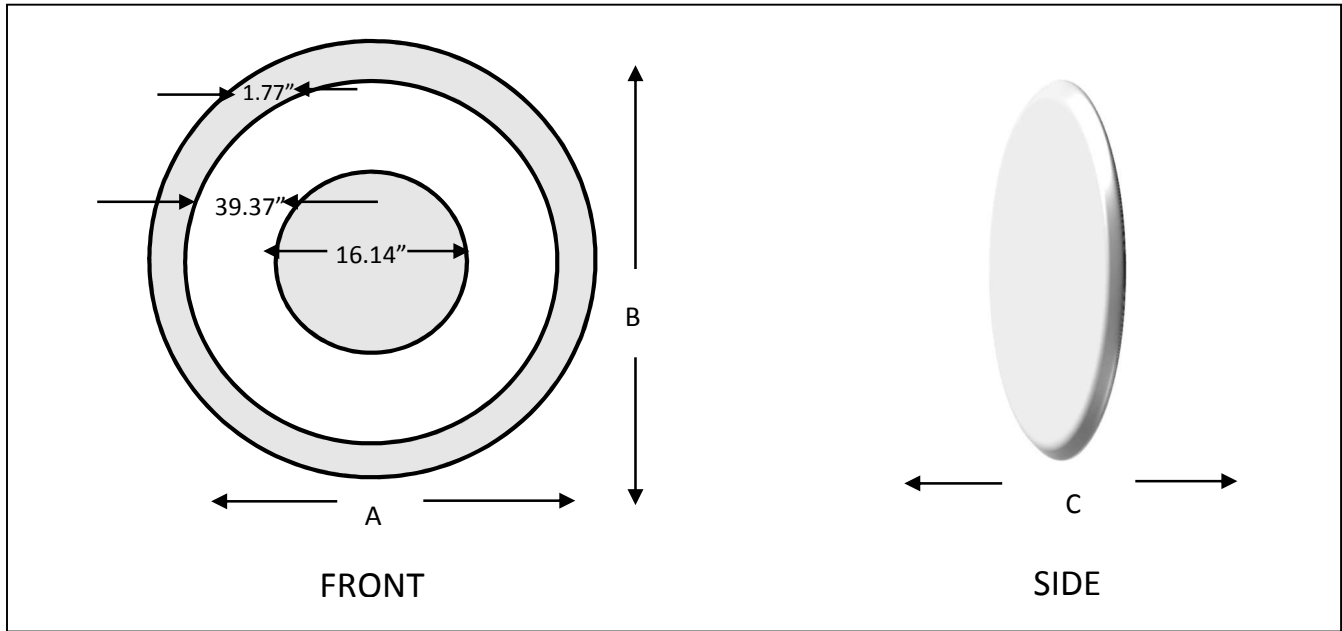

URAN

LED BACKLIT MIRROR

This round mirror has a decorative pattern circular pattern. The entire pattern is backlit with LEDs.

Model No.	Wattage	Lumens	Color Temp.	Dimensions
URAN-7070	31W	1965	2600-2800K	A=27.55" B=27.55" C=1.73"

*dimensions are subject to +/- 1/8" tolerance

SPECIFICATIONS & FEATURES:

- Surface mounted
- 120V Non dimming
- 30,000 hours life
- CRI: >80 (CRI: >90 available on request)
- ETL Listed
- Conforms to ADA guidelines
- IP55 Rated
- Custom sizes available; consult factory
- Optional motion &/or touch intensity sensor available