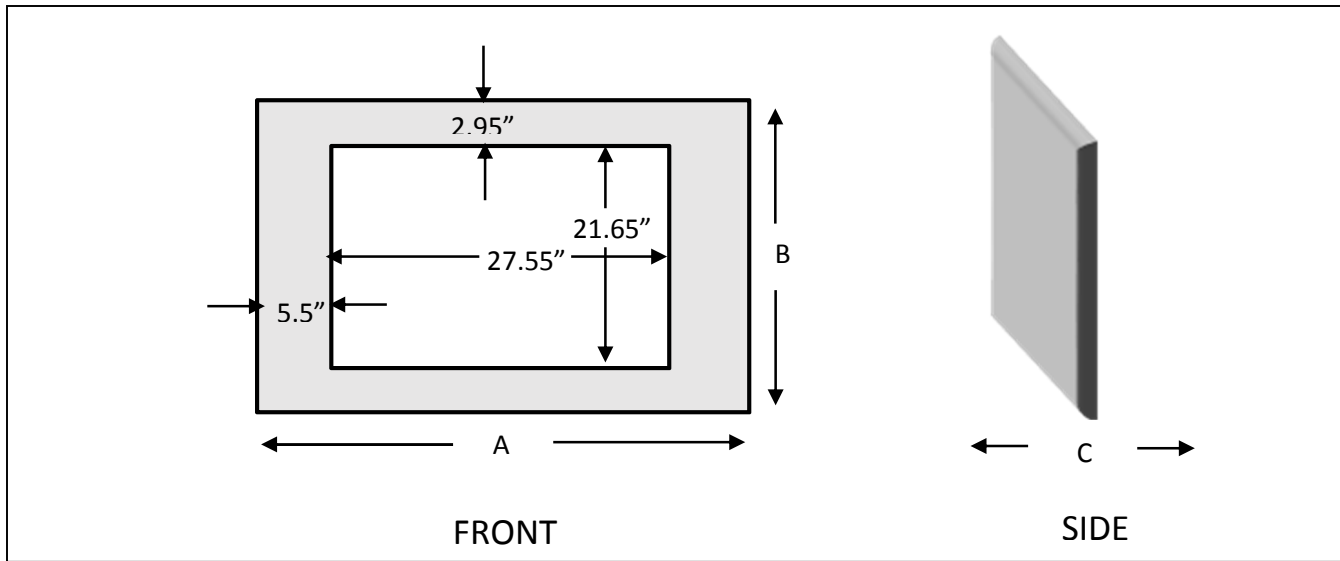

MISTER

LED BACKLIT MIRROR

This mirror is mounted onto an architecturally curved glass. The tempered glass has matted edges and the mirror is backlit with LED which creates a glowing light effect.

Model No.	Wattage	Lumens	Color Temp.	Dimensions
MISTER-9870	8W	480	2600-2800K	A=38.58" B=27.55" C=3.54"

*dimensions are subject to +/- 1/8" tolerance

SPECIFICATIONS & FEATURES:

- Surface mounted
- 120V Non dimming
- 30,000 hours life
- CRI: >80 (CRI: >90 available on request)
- ETL Listed
- Conforms to ADA guidelines
- IP20 Rated
- Custom sizes available; consult factory
- Optional touch on/off sensor available