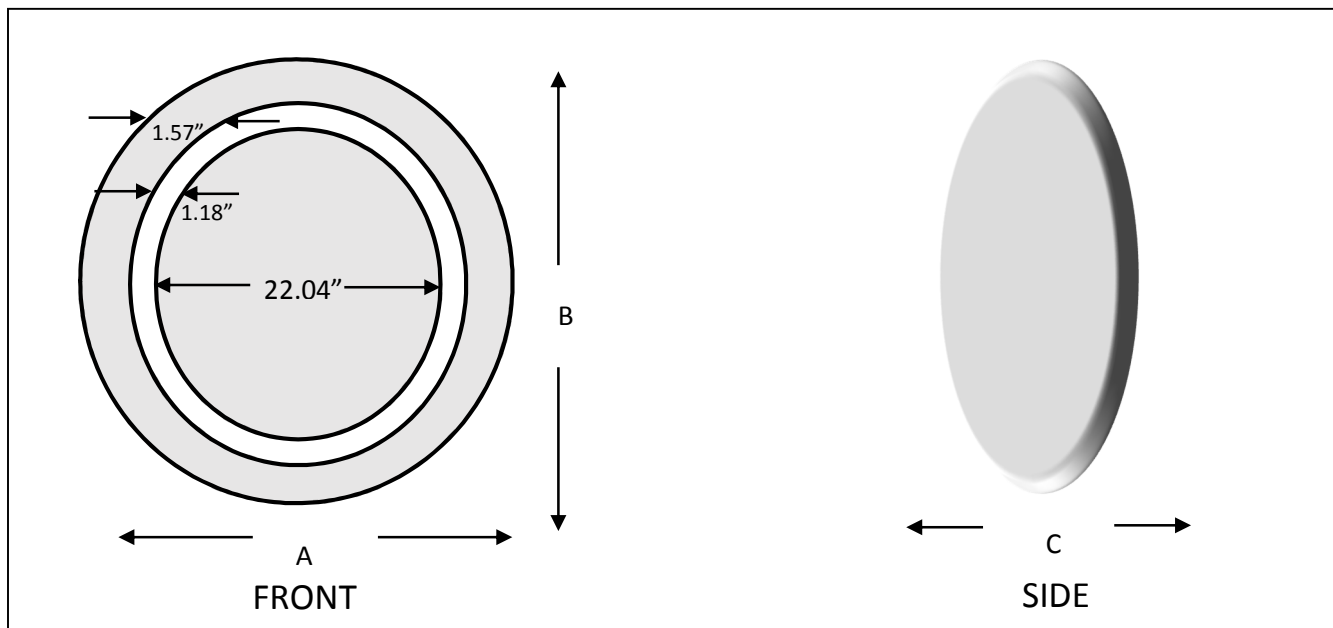

## LED BACKLIT MIRROR

*This round mirror is LED illuminated through an interior, circular border.*

# MERCURY

Model No.	Wattage	Lumens	Color Temp.	Dimensions
MERCURY-7070	36W	2235	2600-2800K	A=27.55" B=27.55" C=1.73"

\*dimensions are subject to +/- 1/8" tolerance