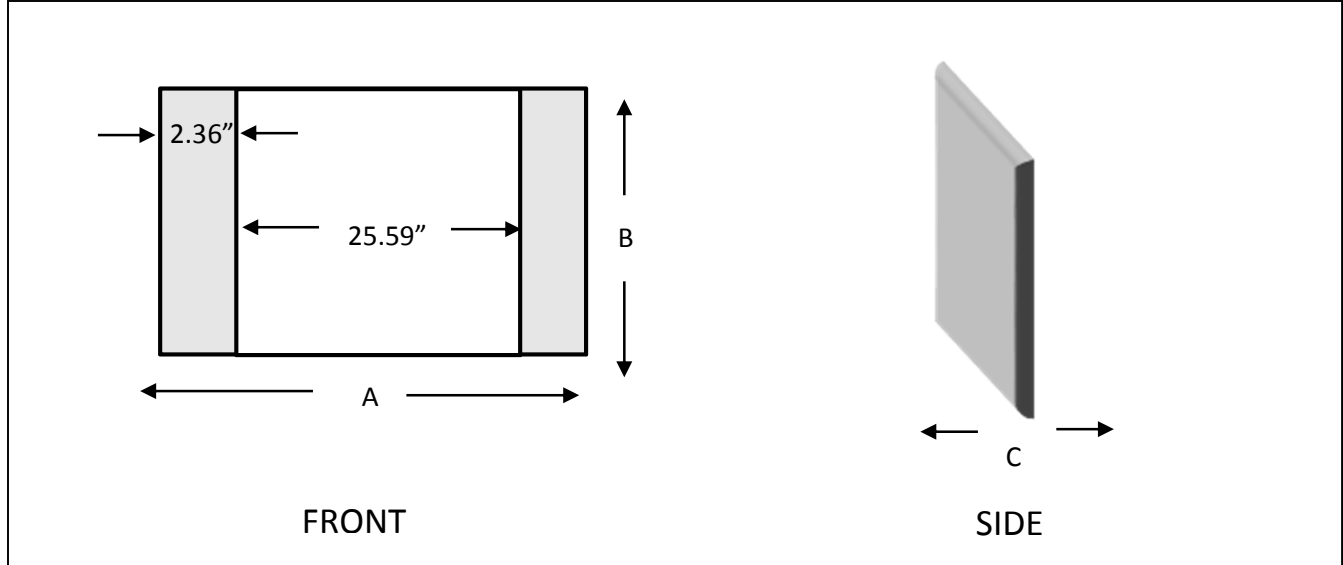

## LED BACKLIT MIRROR

*This decorative mirror with wide side-glass bars is backlit with blue LEDs to illuminate the glass edges.*

# FANTASMAGORIA

Model No.	Wattage	Lumens	Color Temp.	Dimensions
FANTASMAGORIA-6777	4W		BLUE	A=25.98" B=30.31" C=0.79"

\*dimensions are subject to +/- 1/8" tolerance