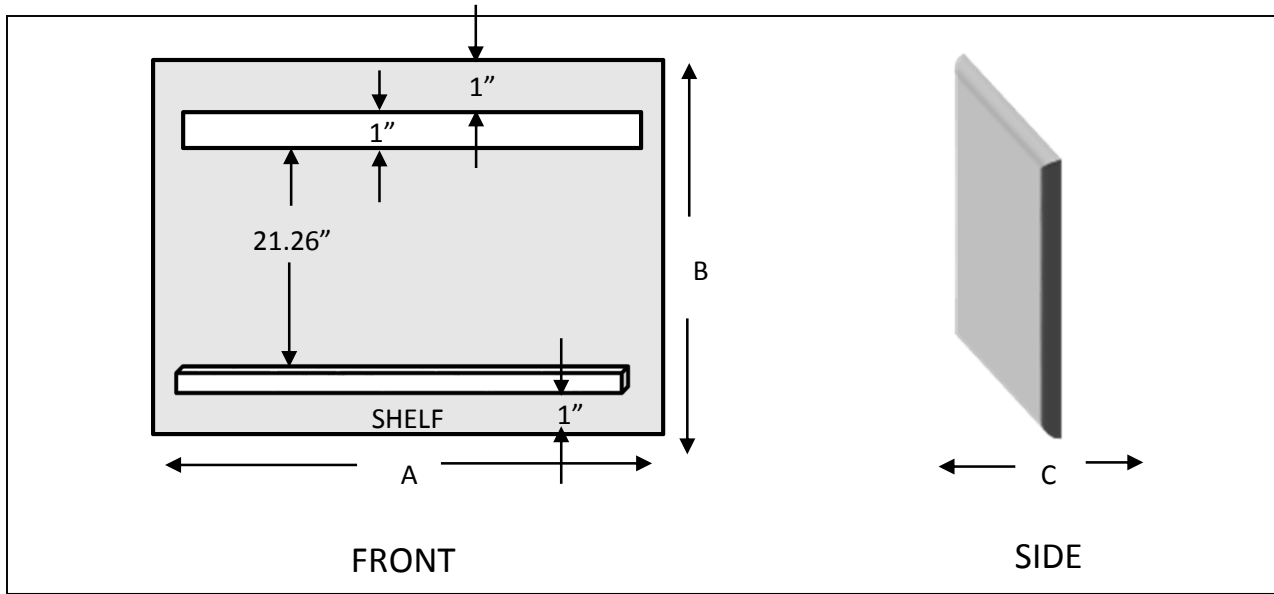

DORA

LED BACKLIT MIRROR

This mirror has an LED illuminated horizontal band along the top and an illuminated shelf affixed to the mirror at the bottom.

Model No.	Wattage	Lumens	Color Temp.	Dimensions
DORA-10070	17W	1050	2600-2800K	A=39.37" B=27.55" C=5.35"
(SHELF)	15W	930	2600-2800K	L=27.63" D=4.00"

*dimensions are subject to +/- 1/8" tolerance

SPECIFICATIONS & FEATURES:

- Surface mounted
- 120V Non dimming
- 30,000 hours life
- CRI: >80 (CRI: >90 available on request)
- ETL Listed
- IP20 Rated
- Custom sizes available; consult factory
- Optional motion &/or touch intensity sensor available