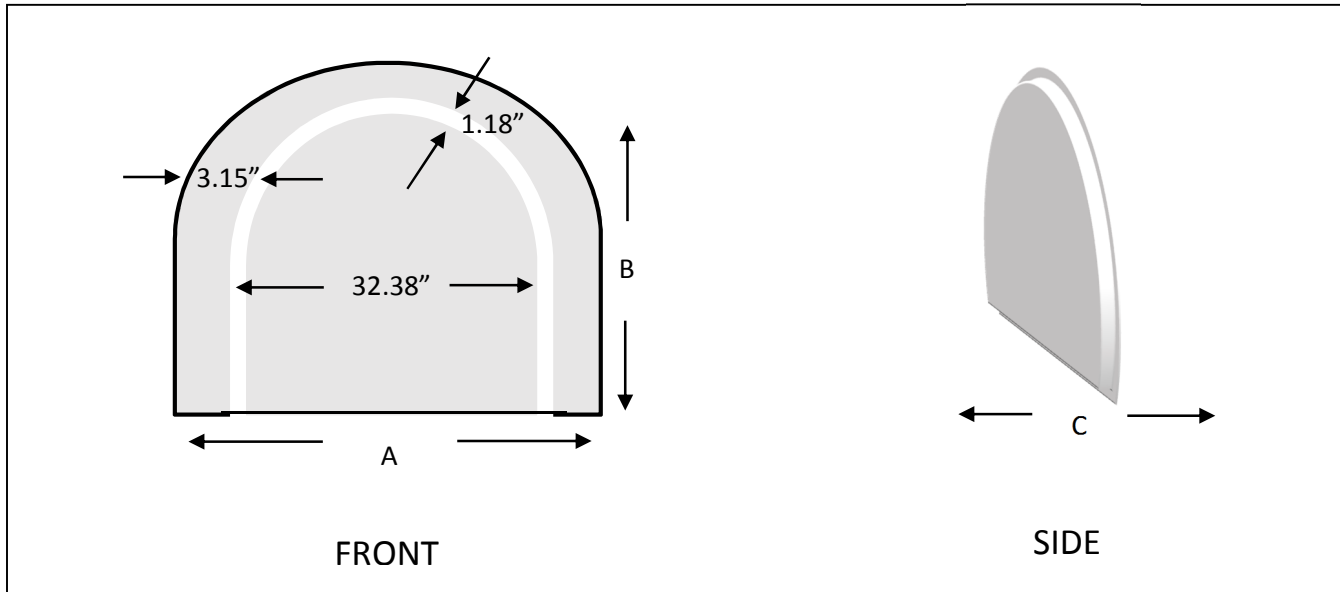

CORDA

LED BACKLIT MIRROR

This decorative, half-moon shaped mirror has an interior arched insert backlit with LED.

Model No.	Wattage	Lumens	Color Temp.	Dimensions
CORDA-10069	33W	2055	2600-2800K	A=39.37" B=27.16" C=1.38"

*dimensions are subject to +/- 1/8" tolerance

SPECIFICATIONS & FEATURES:

- Surface mounted
- 120V Non dimming
- 30,000 hours life
- CRI: >80 (CRI: >90 available on request)
- ETL Listed
- Conforms to ADA guidelines
- IP55 Rated
- Custom sizes available; consult factory
- Optional touch on/off sensor available