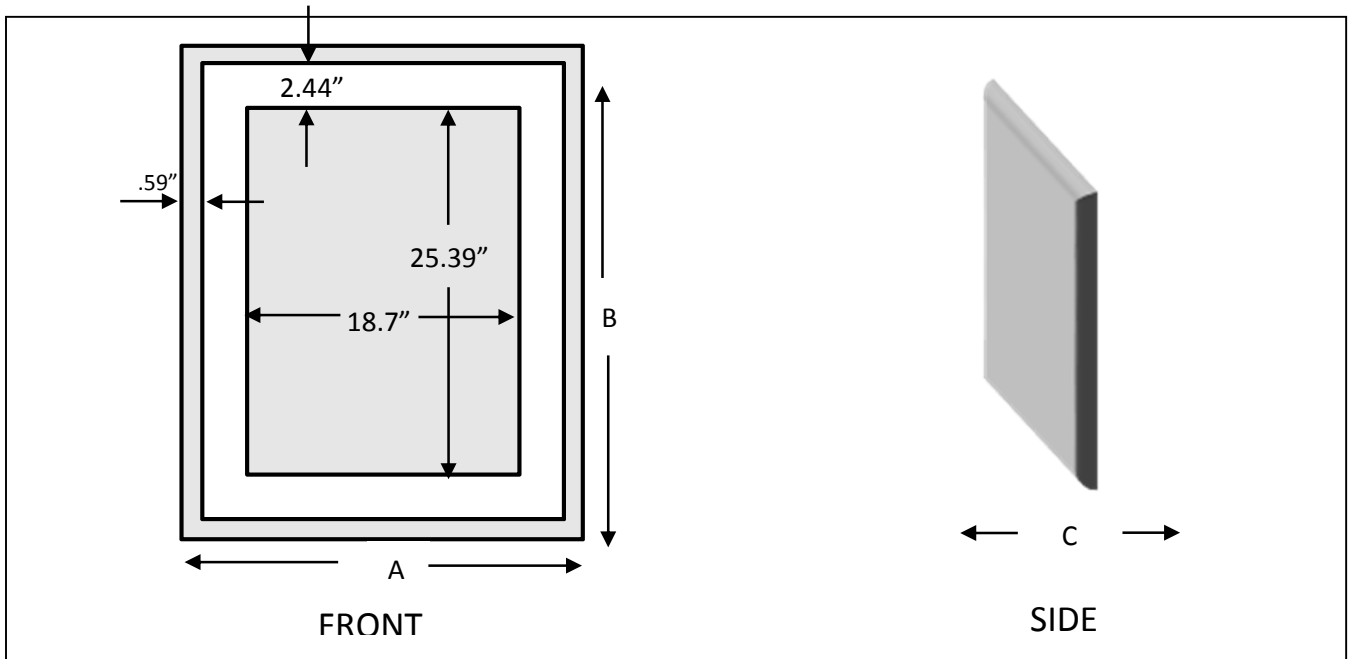

## LED BACKLIT MIRROR

*This decorative mirror has a matte glass border and is set in an aluminum frame. It is backlit with LED through the matte border on both sides of the mirror.*

Model No.	Wattage	Lumens	Color Temp.	Dimensions
ADAGIO-7080	11W	690	2600K-2800K	A=27.55" B=31.49" C=1.50"

\*dimensions are subject to +/- 1/8" tolerance