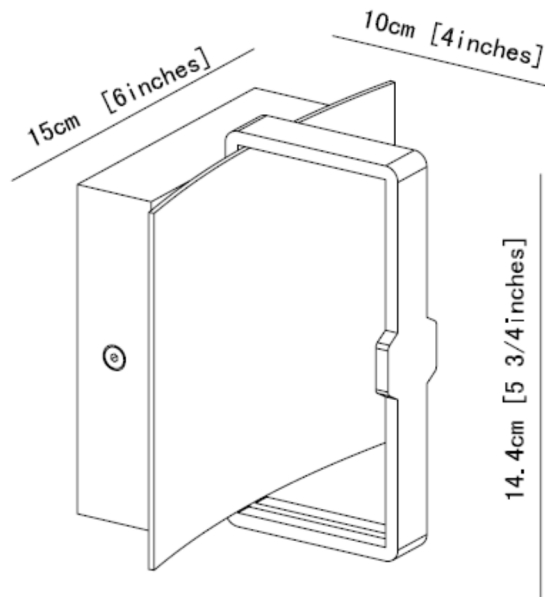

Volts: 120V
Watts: 3W High Power LED
Lumens: 315lm
Color Temperature: 3000k, 85CRI
Finish: White Powder Coat
ETL &ADA Compliant

*available in textured silver finish

Surface mount, indoor use only.

Commercial – Hospitality – Retail – Residential – Custom