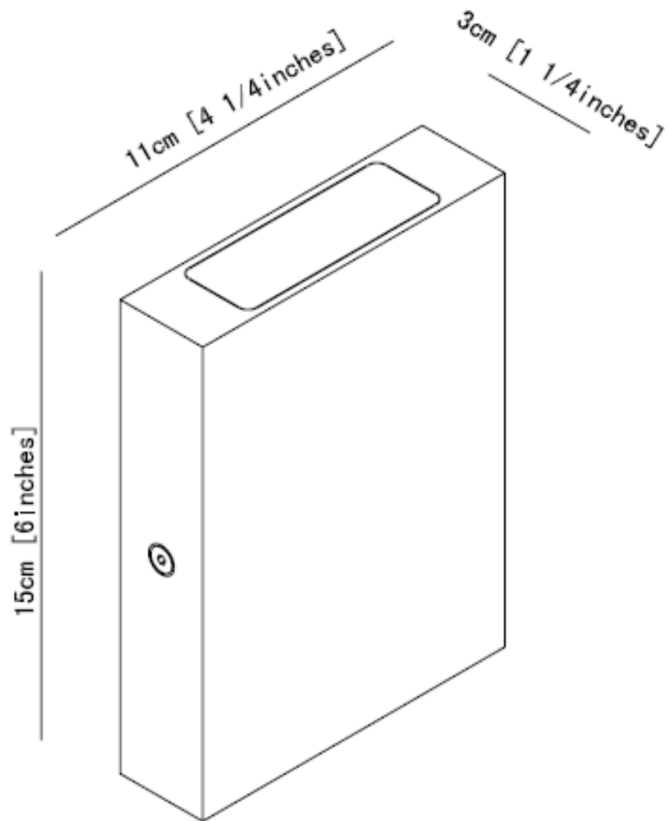

Electrical Specifications:

Volts: 120V

Watts: 2 x 3W High Power LED

Lumens: 500lm

Color Temperature: 3000k, 85CRI

Finish: White Powder Coat

ETL & ADA Compliant

*available in textured silver finish

Surface mount, indoor use only.