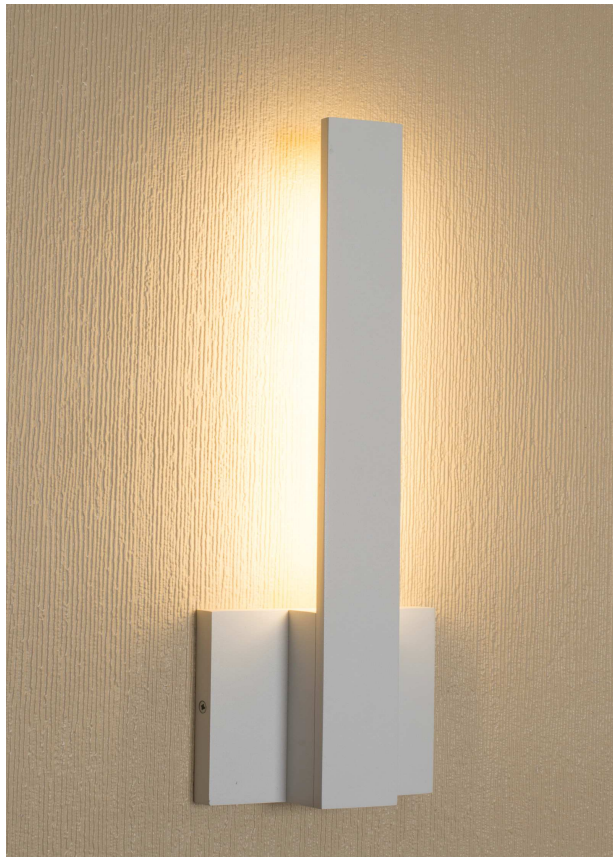

ARCHITECTURA LED WALL SCONCE

Model No.W3A0073

This horizontally mounted LED wall sconce creates a warm glow from behind.
It is a perfect accent to any space.
Perfect for hospitality or commercial designs.

Volts: 120V
Watts: 3.8W High Power LED
Lumens: 340lm
Color Temperature: 3000k, 85CRI
Finish: White Powder Coat
ETL & ADA Compliant

*available in textured silver finish

Surface mount, indoor use only.

Commercial – Hospitality – Retail – Residential – Custom