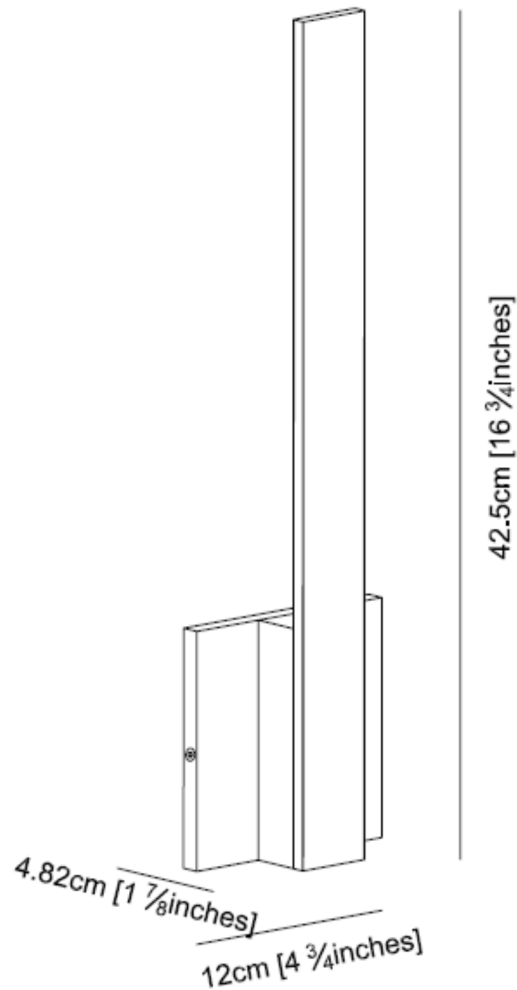

ARCHITECTURA LED WALL SCONCE

Model No.W3A0073

This horizontally mounted LED wall sconce creates a warm glow from behind.
It is a perfect accent to any space.
Perfect for hospitality or commercial designs.

Volts: 120V
Watts: 3.8W High Power LED
Lumens: 340lm
Color Temperature: 3000k, 85CRI
Finish: White Powder Coat
ETL & ADA Compliant

*available in textured silver finish

Surface mount, indoor use only.

Commercial – Hospitality – Retail – Residential – Custom