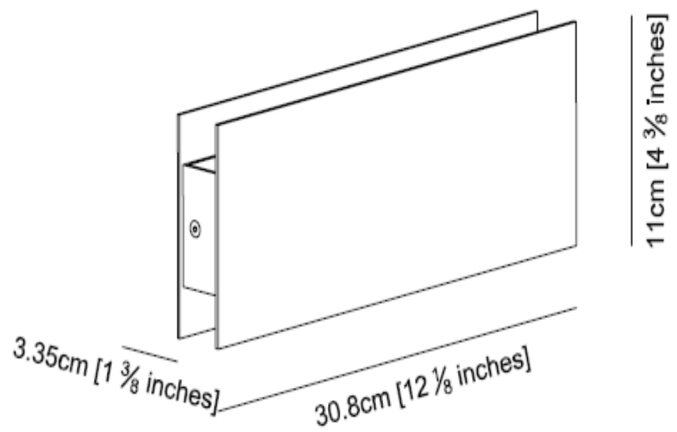

Electrical Specifications:

Volts: 120V

Watts: 7W High Power LED

Lumens: 680lm

Color Temperature: 3000k, 85CRI

Finish: White Powder Coat*

ETL & ADA Compliant

*available in textured silver finish

Surface mount, indoor use only.