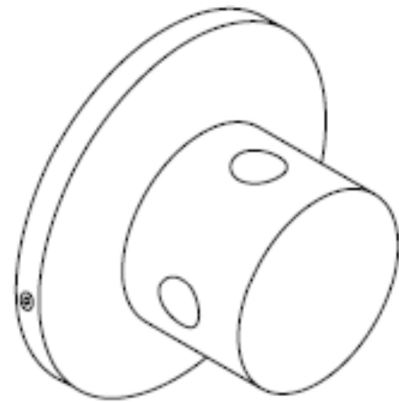

Electrical Specifications:

Volts: 120V

Watts: 4 x 1W High Power LED

Lumens: 340lm

Color Temperature: 3000k, 85CRI

Finish: Brushed Silver

ETL & ADA Compliant

Surface mount, indoor use only.

Ø12cm [4 3/4 inches]

7.5cm [3 inches]