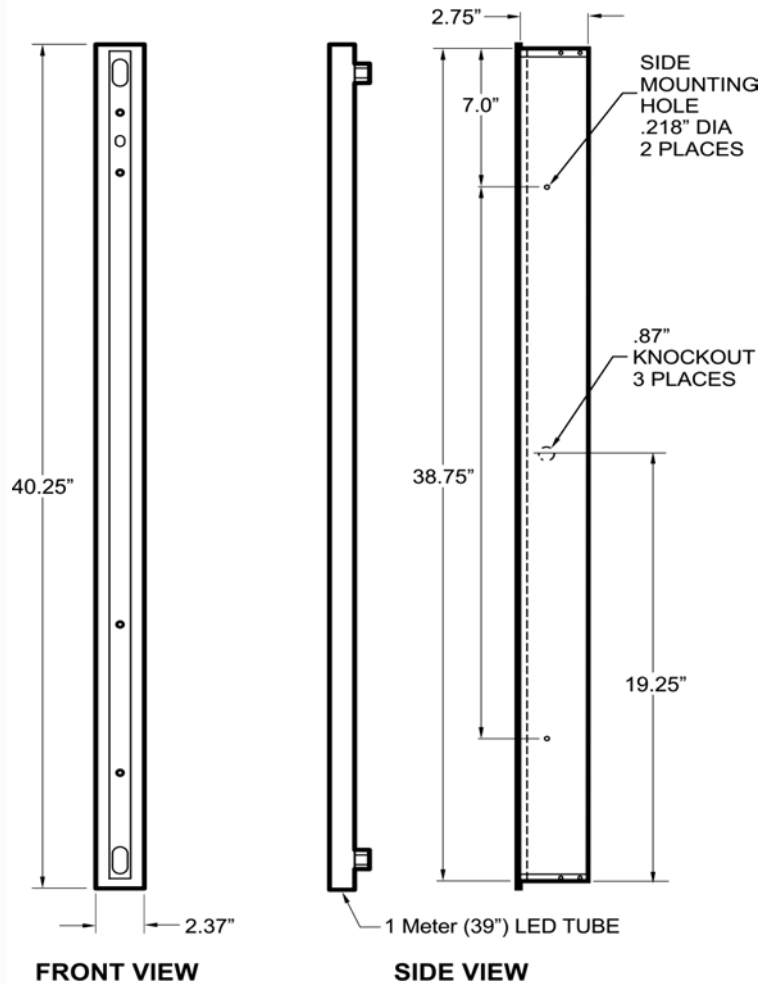

# ALINEA<sup>®</sup> RECESSED LED WALL SCONCE

**ALINEA LED wall sconce is now available in a recessed configuration. ALINEA recessed luminaire creates an unobtrusive illumination that blends seamlessly with walls and mirrors for a quietly elegant appearance.**

# ALINEA® RECESSED LED WALL SCONCE

### STANDARD SPECIFICATIONS

**Description:** Single tube LED recessed in the wall luminaire

**Material:** ¼" thick extruded aluminum face plate/galvanized steel box

**Finish:** Satin Silver. Other finishes available; consult factory.

**Mounting:** Recessed mounting to a standard J box

**Lamping:** 1 x Alinea LED inserted into 2 concealed S14s sockets. Safety switch automatically disconnects electricity upon lamp removal.

**Voltage:** 120V