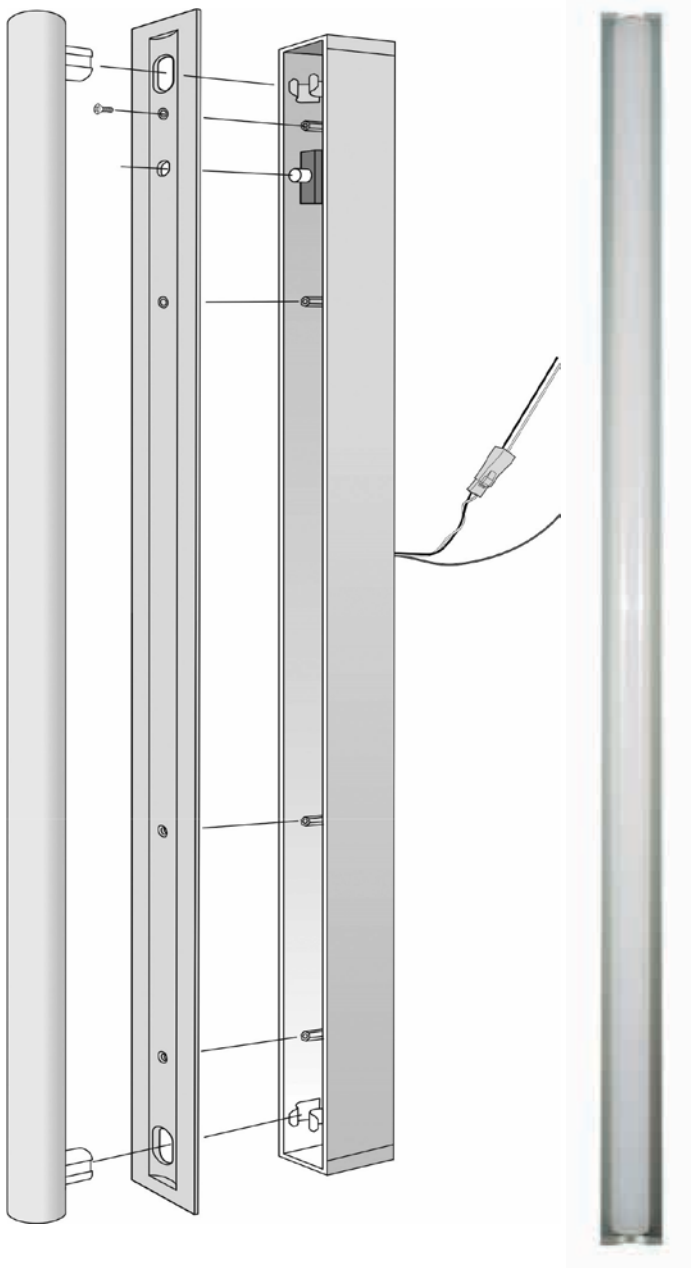

# ALINEA<sup>®</sup> RECESSED LED WALL SCONCE

**ALINEA LED wall sconce is now available in a recessed configuration. ALINEA recessed luminaire creates an unobtrusive illumination that blends seamlessly with walls and mirrors for a quietly elegant appearance.**

# ALINEA® RECESSED LED WALL SCONCE

### STANDARD SPECIFICATIONS

**Description:** Single tube LED recessed in the wall luminaire

**Material:** ¼" thick extruded aluminum face plate/galvanized steel box

**Finish:** Satin Silver. Other finishes available; consult factory.

**Mounting:** Recessed mounting to a standard J box

**Lamping:** 1 x Alinea LED inserted into 2 concealed S14s sockets. Safety switch automatically disconnects electricity upon lamp removal.

**Voltage:** 120V