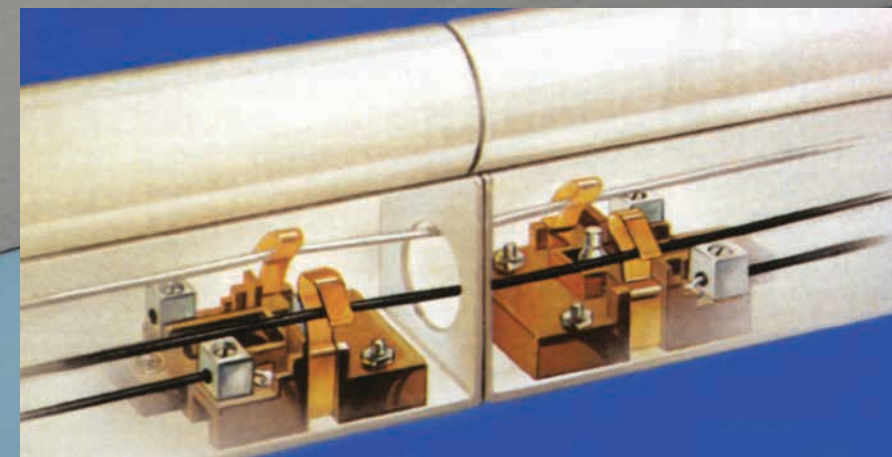

ALINEA®...

ALINEA LUMINAIRE

The Beautiful Light!

Long used in the best European custom designs, Alinea is an Art Deco Concept brought to perfection by American engineering and proudly made in the USA.

Soft and Flattering

Alinea radiates a soft warm light. By enhancing the effect of pink, brown and yellow tones, Alinea makes furnishings seem soft and cozy. Especially flattering to warm fleshtones, Alinea seems to make everything in a room more radiant and beautiful.

Unique End-to-End Mounting

For end-to-end mounting, only Alinea offers a complete system.

Futuristic in design, Alinea is perfect for accent lighting in commercial and residential buildings. Prefabricated end knockouts eliminate the need for drilling holes, saving extra contractor charges.

End knockouts mean no mess and no jagged edges that can cut or strip wires ... just continuous ribbons of warm light.

Luminaires Available in 7 Decorator Finishes

- White Powder Coat
- Polished Nickel
- Black Powder Coat
- Satin Nickel
- Satin Brushed Silver
- Satin Chrome
- Polished Chrome

Consult factory for custom finishes.

ALINEA LED

Lamps Snap In, Snap Out

Alinea LED lamps directly replace incandescent versions without modification, which facilitates end-to-end mounting and easy replacement.

Working off standard 100-140v line voltage, Alinea LED needs no transformer or ballast (240- & 277-volt available, consult factory).

Aline LED is available in 2400K or 3500K* 80>CRI with an estimated average life of 25,000 hours versus 1,000-hour incandescent it replaces.

*3500K only available on LED100 size

Alinea® Opalescent Light Source