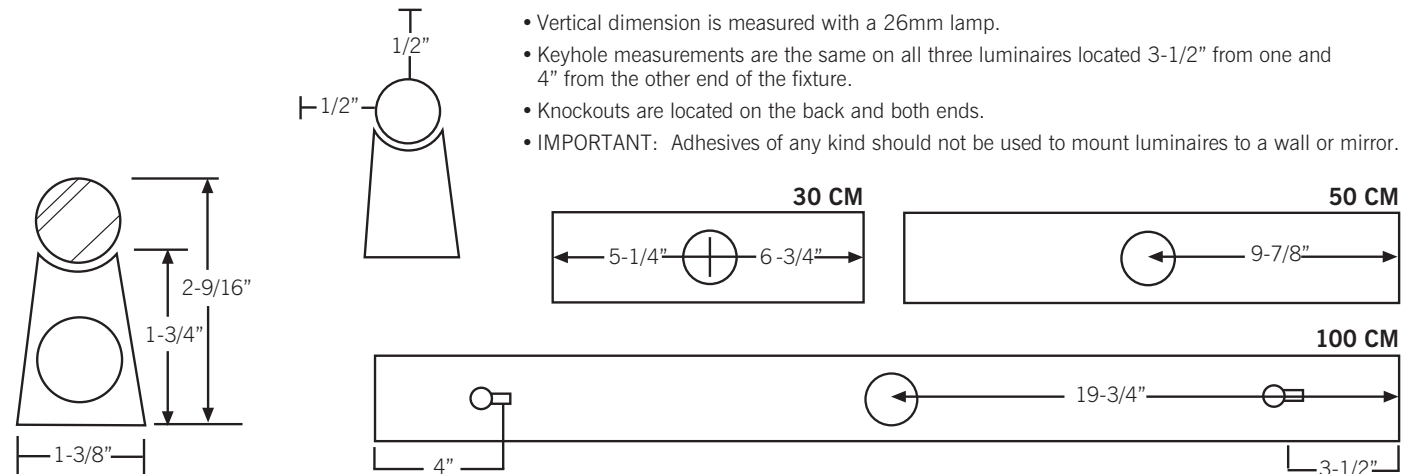

LUMINAIRE ORDERING INFORMATION

Alinea LED lamps sold separately (see ordering information below).

Luminaire Cat. No.	Description	Color/Finish	(Add to Catalog No.)
30CM	30CM Alinea (11.8 inches)	BE - Black Powder Coat	SN - Satin Nickel
50CM	50CM Alinea (19.68 inches)	WE - White powder Coat	PN - Polished Nickel
100CM	100CM Alinea (39.37 inches)	SS - Satin Silver	SC - Satin Chrome
		PC - Polished Chrome	

- Vertical dimension is measured with a 26mm lamp.
- Keyhole measurements are the same on all three luminaires located 3-1/2" from one and 4" from the other end of the fixture.
- Knockouts are located on the back and both ends.
- IMPORTANT: Adhesives of any kind should not be used to mount luminaires to a wall or mirror.