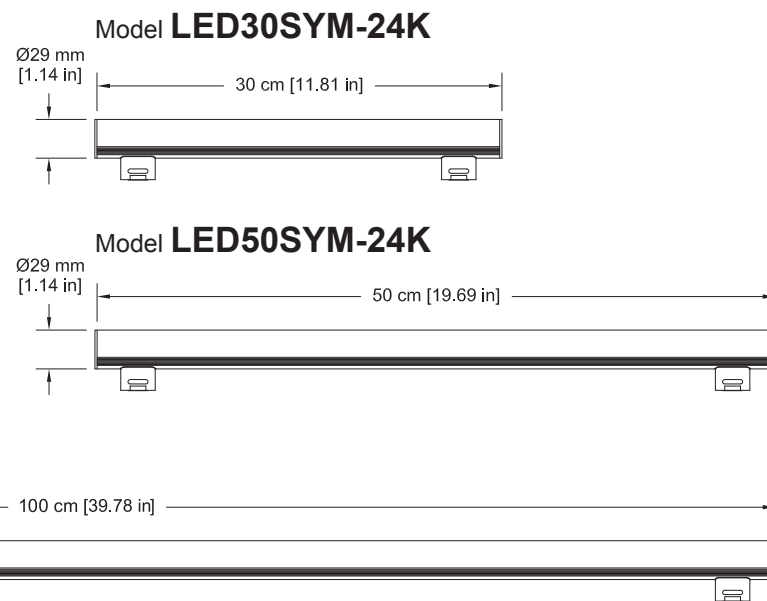

LUMINAIRE ORDERING INFORMATION

Alinea LED lamps sold separately (see ordering information below).

Luminaire Cat. No.	Description	Color/Finish	(Add to Catalog No.)
30CM	30CM Alinea (11.8 inches)	BE - Black Powder Coat	SN - Satin Nickel
50CM	50CM Alinea (19.68 inches)	WE - White powder Coat	PN - Polished Nickel
100CM	100CM Alinea (39.37 inches)	SS - Satin Silver	SC - Satin Chrome
		PC - Polished Chrome	

- Vertical dimension is measured with a 26mm lamp.
- Keyhole measurements are the same on all three luminaires located 3-1/2" from one and 4" from the other end of the fixture.
- Knockouts are located on the back and both ends.
- IMPORTANT: Adhesives of any kind should not be used to mount luminaires to a wall or mirror.

LED ORDERING INFORMATION

Alinea luminaires sold separately (see ordering information above).

Model	Volts	Watts	Lumens	Color Temp	Base
LED30SYM-24K	110-140V	5W	330	2400K	S14s
LED50SYM-24K	110-140V	7W	535	2400K	S14s
LED100SYM-24K	110-140V	11W	810	2400K	S14s
LED100SYM-35K	110-140V	11W	1035	3500K	S14s